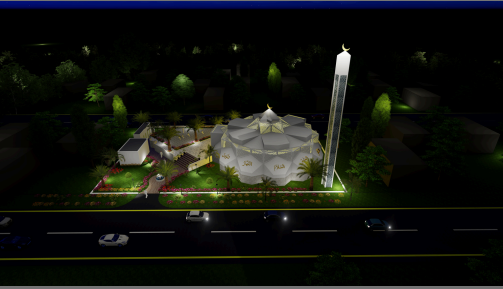

- Superior college Mandi bahauddin
- Superior college Tobateksnigh
- Superior college Samereall
- Superior college Shahdra
- Superior college Kharian
- Superior college Bhakker
- Superior college Bahawulnager
- Superior college Bahawupur
- Superior college Arifwala
- Landscape of green belts of ahmed shad road nns
- Green Valley Faislabad
- City Entranc Gate -1 nankana sahib
- Cty Entrance Gate-2 nankana sahib
- Sangla Hill Park Phase-1
- Sangla Hill Park Phase-2
- Park At Shahkot
- Ladies Park Nns
- iqbal park nns
- Company Bagh Sangla
- Clock Tower Sangla Hill
- Sikander-E-Azam Chowk Sangla Hill
- Citygate And Allied Monuments Sangla Hill
- Green Belta Sangla Hill
- Monuments And Park Sahnkot
- Clock Tower Sheikhpura
- Monument Peerbehar Shah Chowk Sheikhpura
- Canal Park Hafizabad
- City Park Hafizabad
- Umer Block Park Nns
- Z Block Park Nns
- Park At Bahria Orchard Raiwind Road Lahore
- Park At Paragon City Barki Road Lahore
- Mural Wall & Park Muzaferabad
- Mujahed-E Awel Monument Muzaferabad
- Residence of Mr..farooq sialkot
- Farmhouse Of Mr.Amjad Brqi Road Lahore
- Green Valley Faislabad
- Marriage Complex
- Lake Vista Raiwind Road Lahore
- Construction Of Main Boulevard
- Construction of "D" Block Roads Elite Town
- Construction of "E" Block Roads Elite Town
- Beautification and up-gradation of entrance gates Elite town
- Construction of ½ cusec turbine Elite Town
- Construction of mini disposal station Elite Town